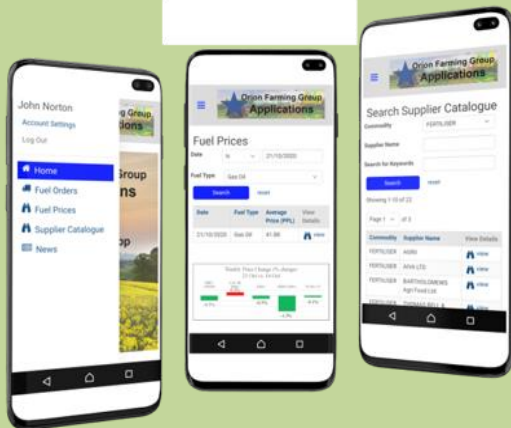

27th PA2 Boom Sprayer

December

7th Emergency First Aid – one day

17th & 18th Lantra 2 day Felling up to 200mm

21st Lantra 1 day Chainsaw refresher

22nd Lantra sit astride ATV

Orion Farming Group have launched their new Orion Farming Group App which is accessible to all TKMR Members to access supplier information and find out current feed straight prices.

The App is free & can be downloaded via the Apple App Store or Androids' Google Play by searching for "Orion Farming Group" or "Orion App". Once installed, sign up as a User and you will receive an email once your login is activated.